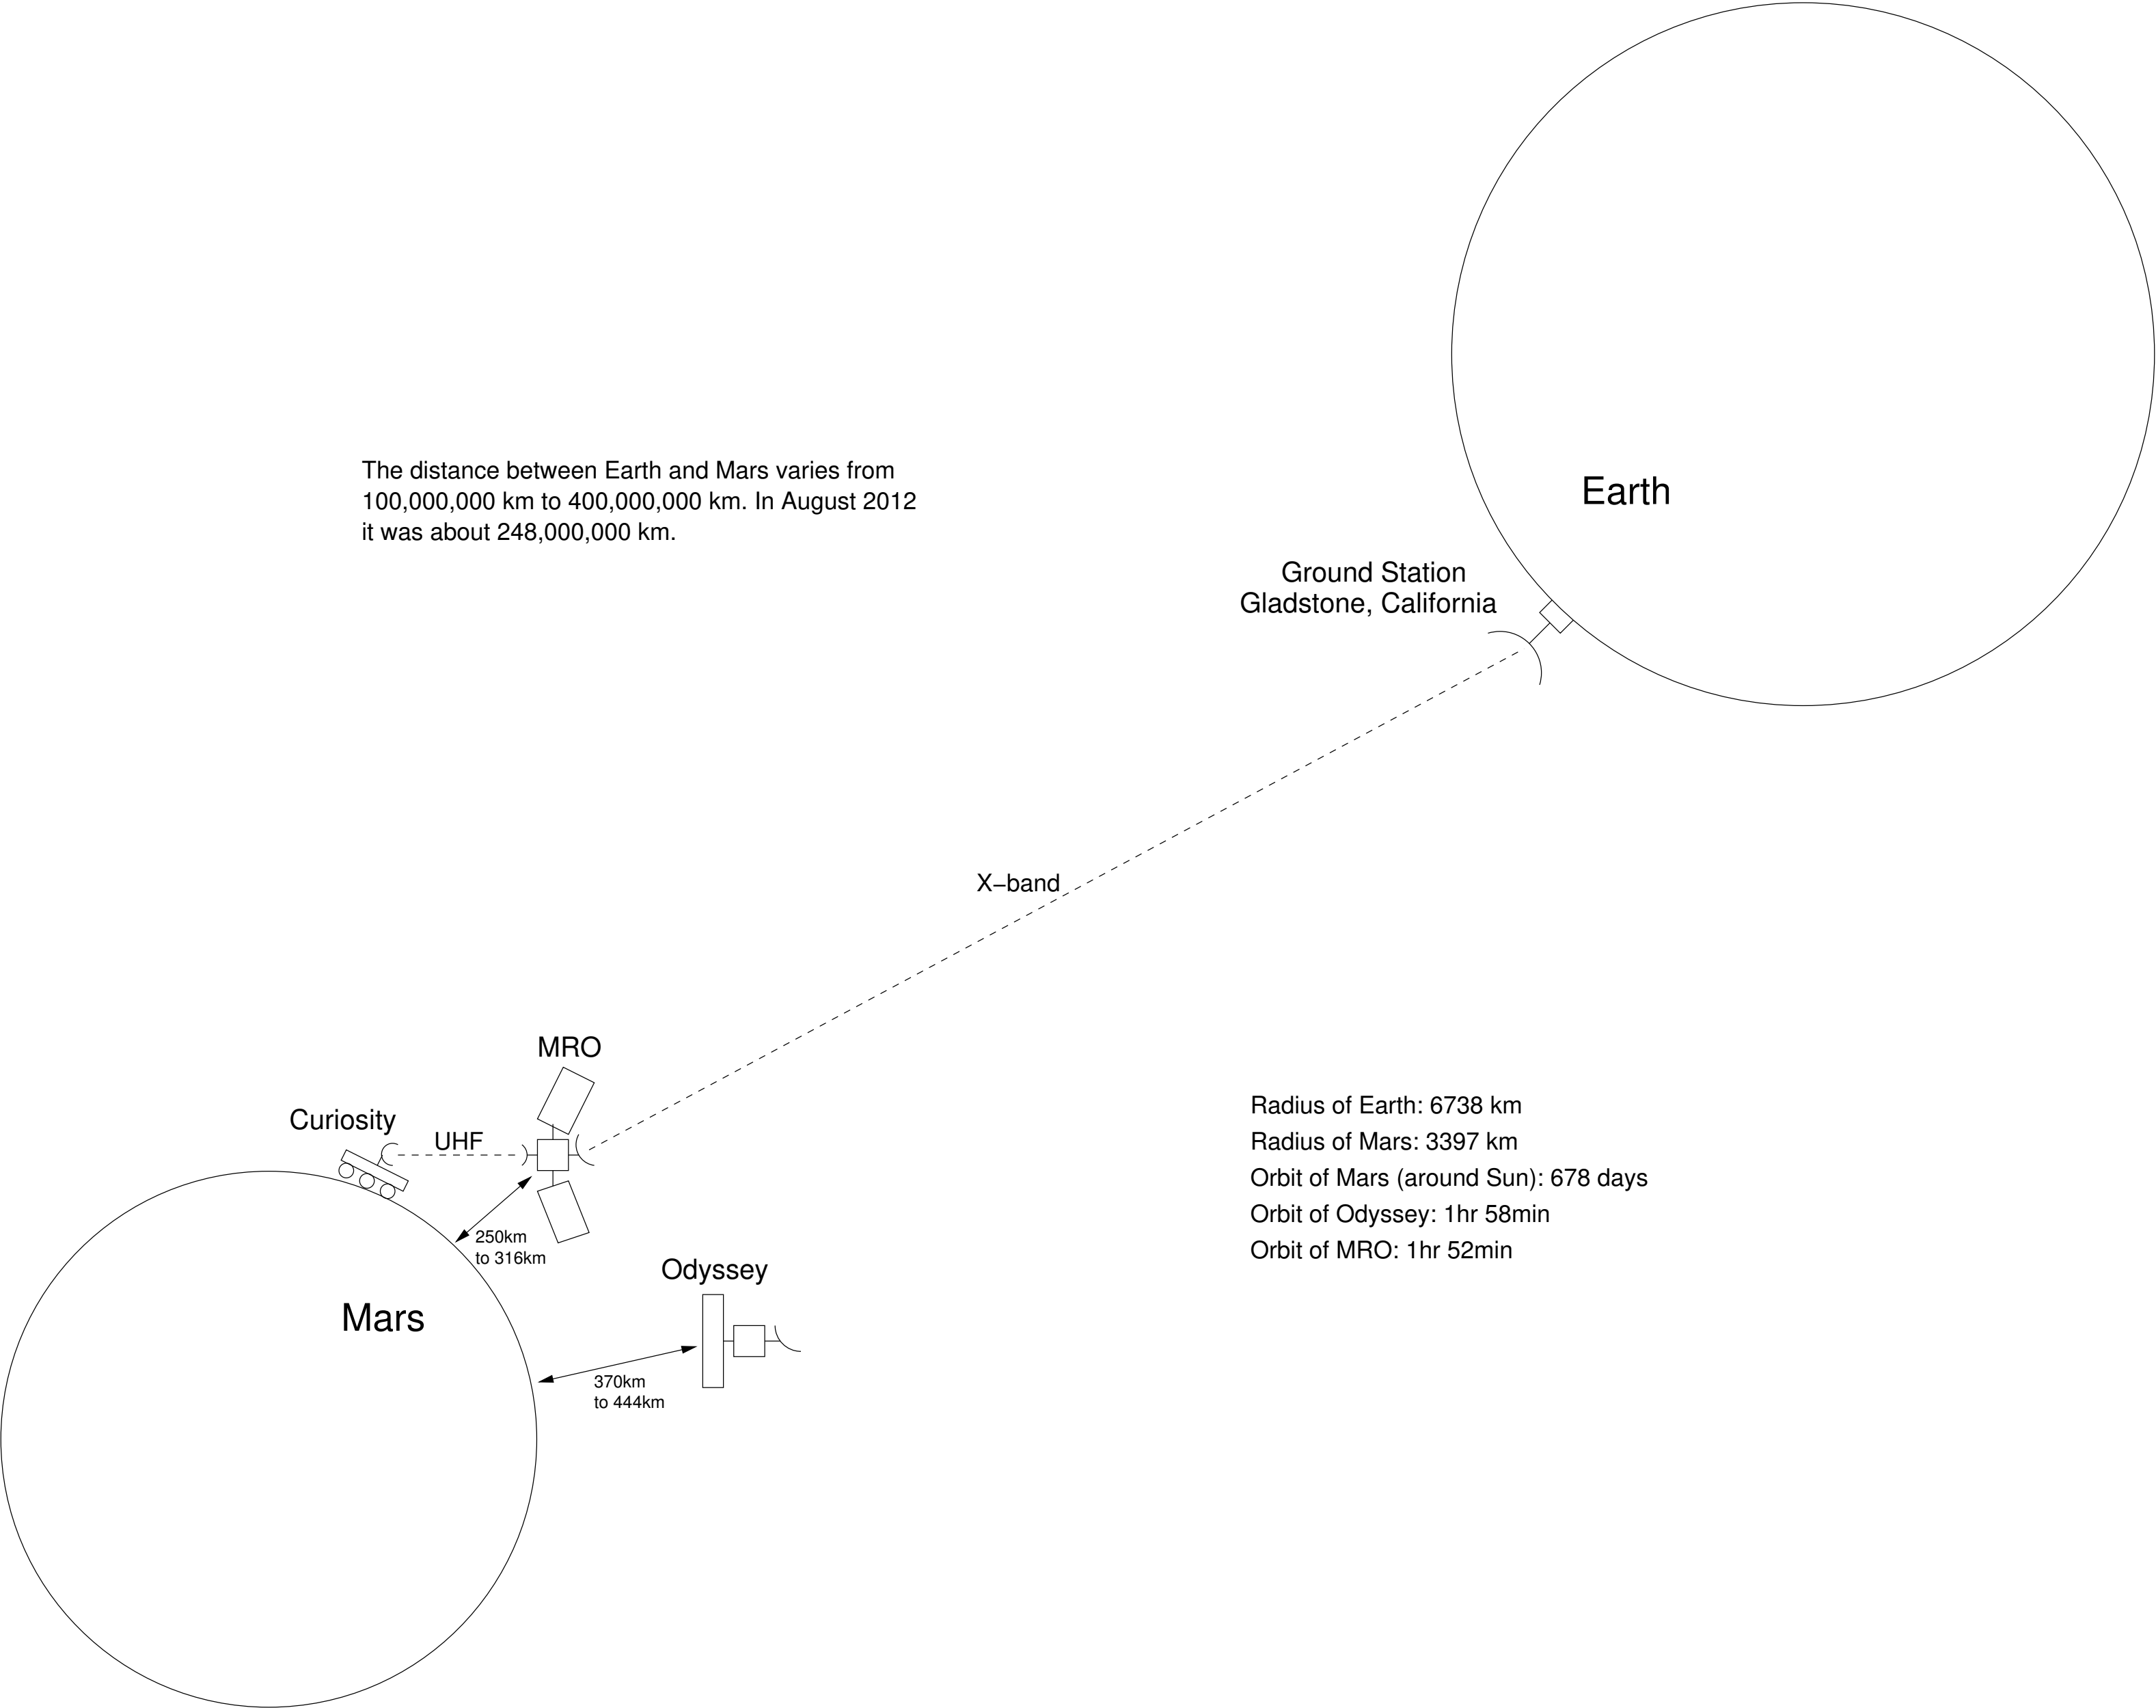

The distance between Earth and Mars varies from 100,000,000 km to 400,000,000 km. In August 2012 it was about 248,000,000 km.

Ground Station  
Gladstone, California

Earth

X-band

UHF

MRO

Curiosity

Mars

Odyssey

250km  
to 316km

370km  
to 444km

Radius of Earth: 6738 km  
Radius of Mars: 3397 km  
Orbit of Mars (around Sun): 678 days  
Orbit of Odyssey: 1 hr 58min  
Orbit of MRO: 1 hr 52min